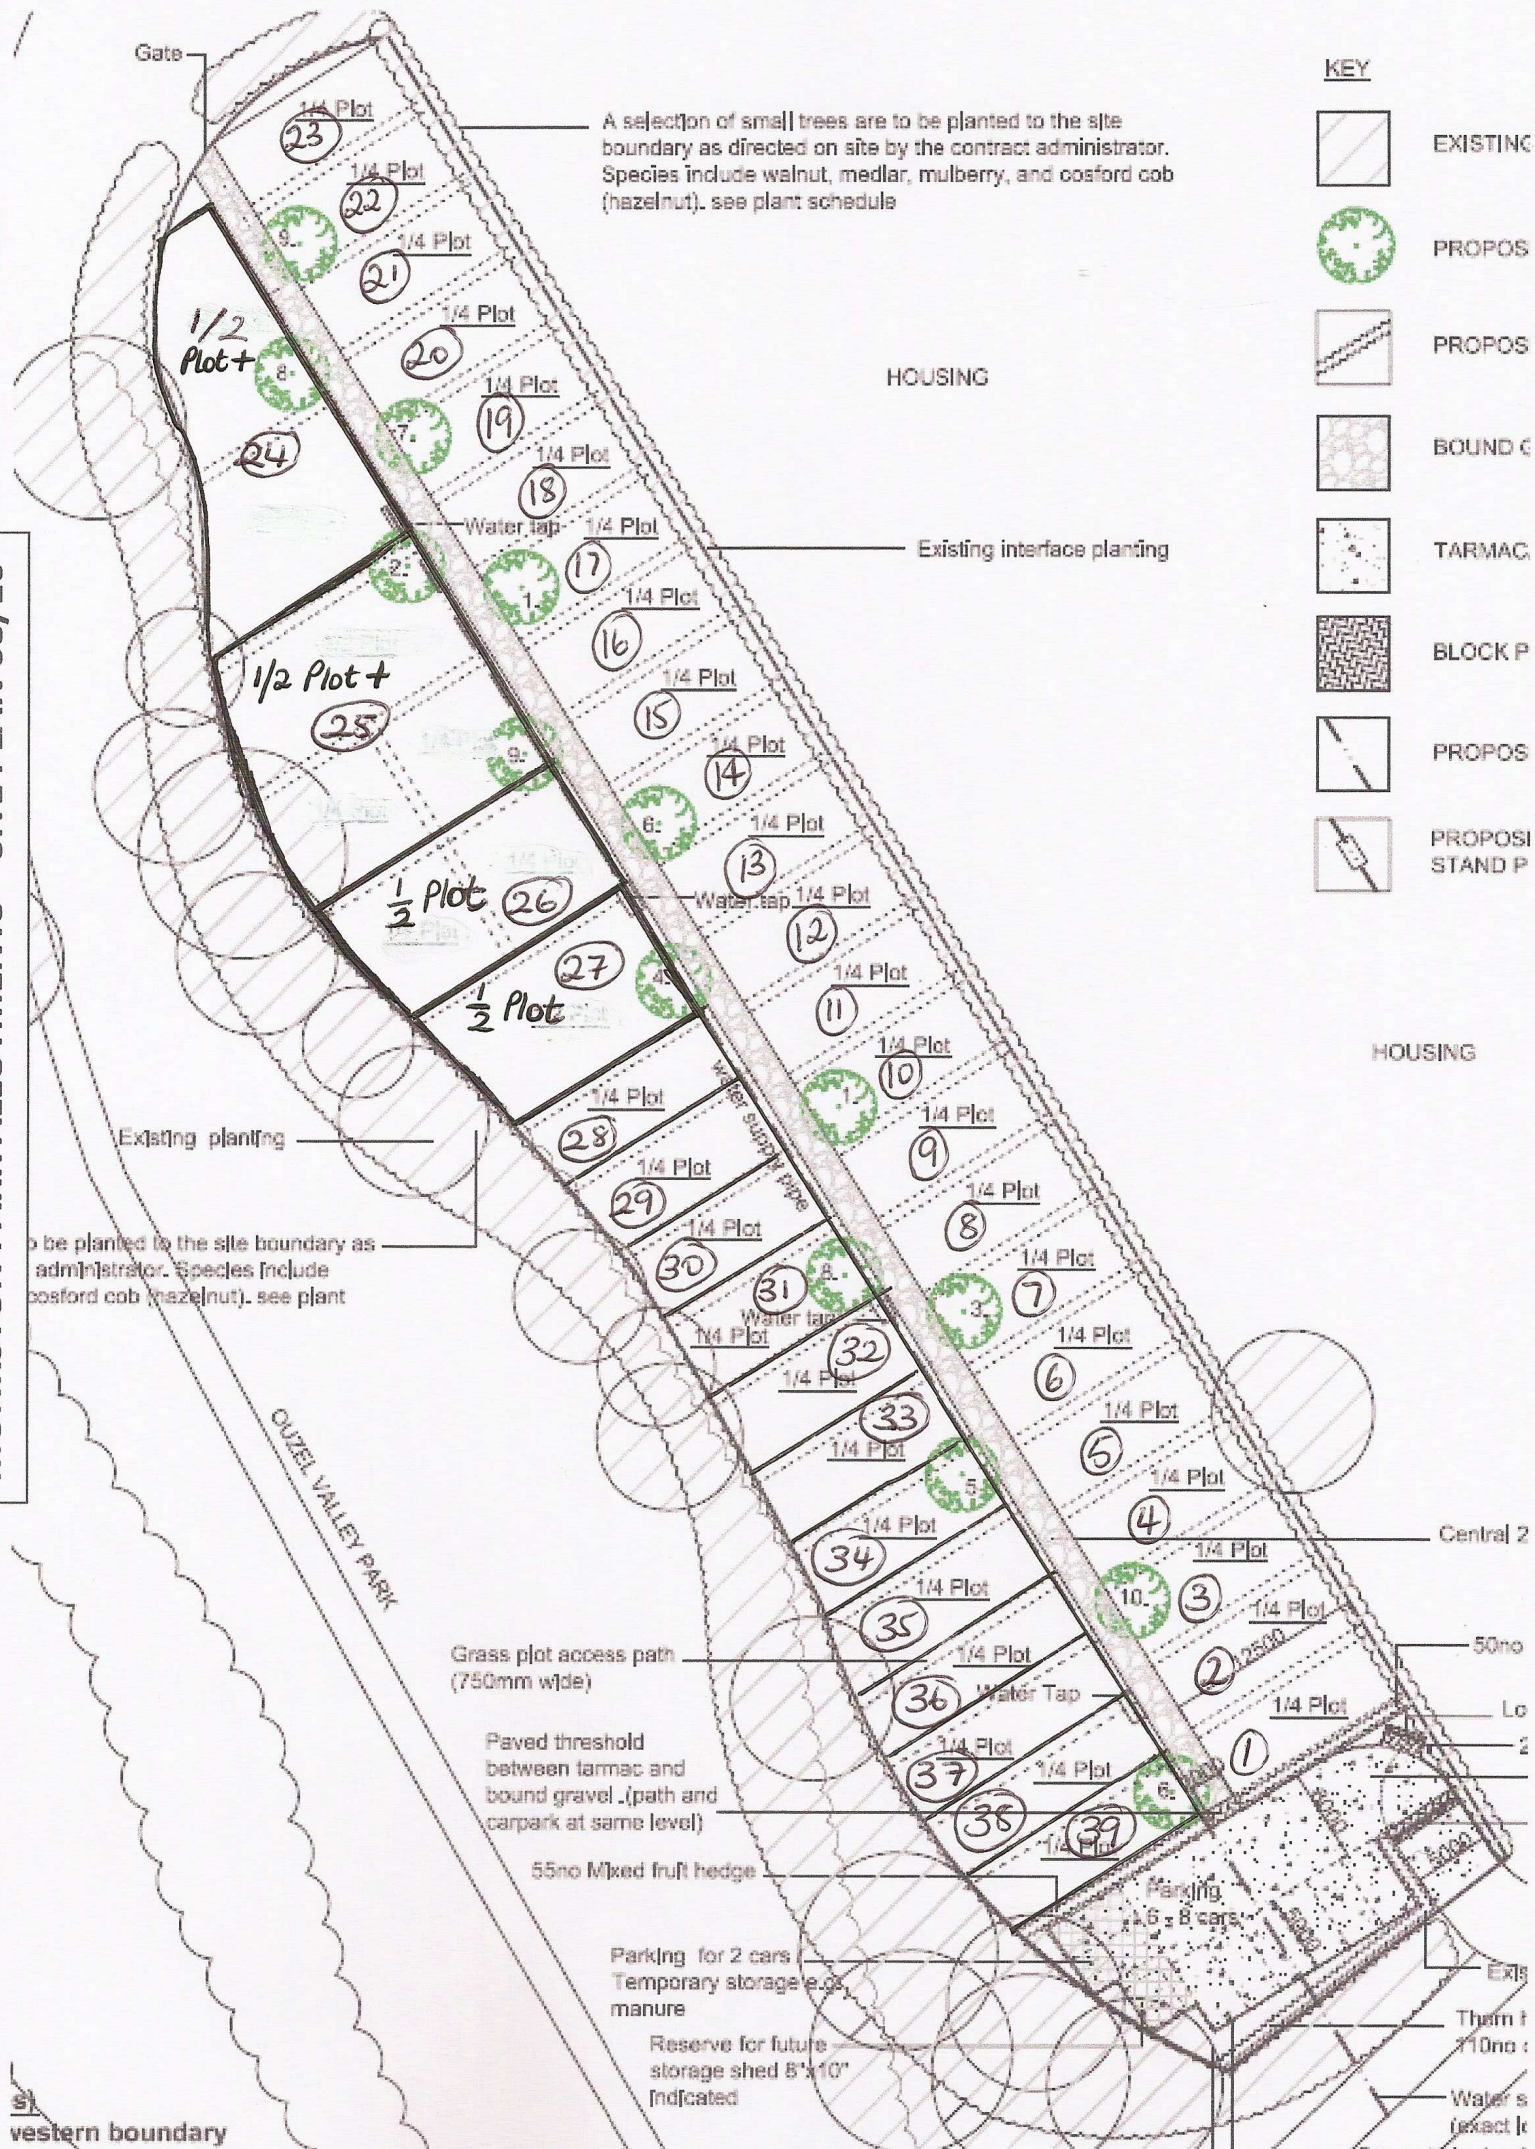

MONKSTON PARK ALLOTMENTS - SITE PLAN 08/10

KEY

	EXISTING
	PROPOS
	PROPOS
	BOUND C
	TARMAC
	BLOCK P
	PROPOS
	PROPOS
	PROPOS

A selection of small trees are to be planted to the site boundary as directed on site by the contract administrator. Species include walnut, medlar, mulberry, and cosford cob (hazelnut). see plant schedule

to be planted to the site boundary as directed on site by the contract administrator. Species include cosford cob (hazelnut). see plant schedule

western boundary